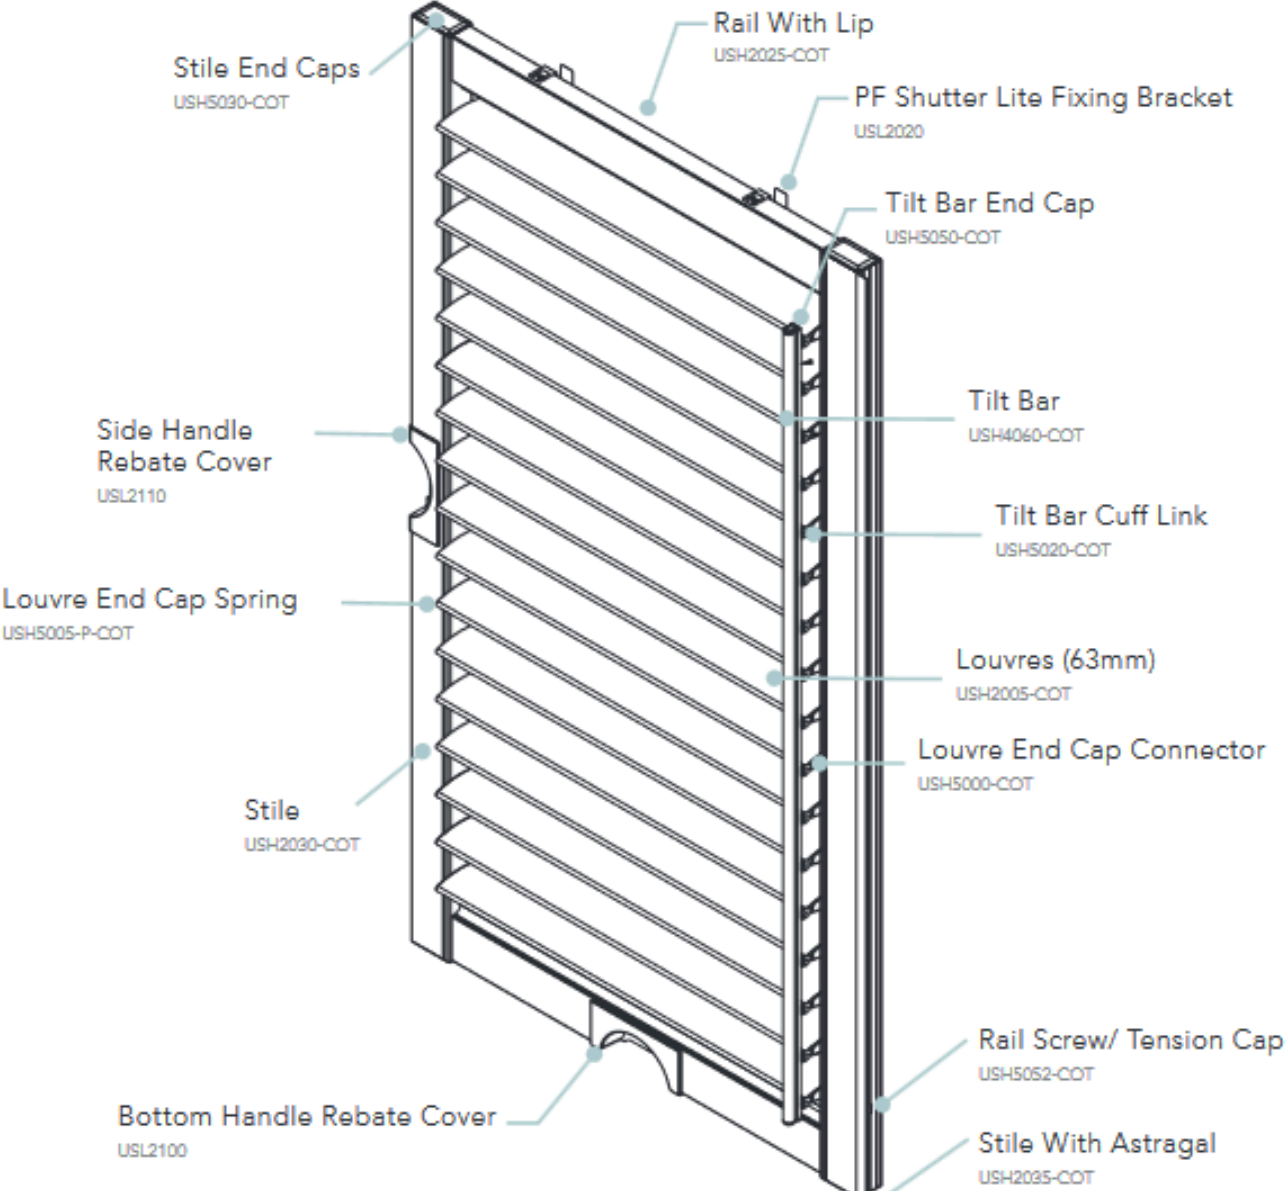

**SHUTTERS<sup>®</sup>**  
FACTORY

product specification

**LUMA**  
**EASY FIT**  
**SHUTTERS**

Last updated 25 Oct, 2024

**SHUTTERS<sup>®</sup>**  
FACTORY

product specification

**LUMA**

**EASY FIT**

**SHUTTERS**

Last updated 25 Oct, 2024

**1. Panel Stile**

**Full Height Panels**

**2. Window Shapes**

Rectangular Window

3 Section Bay Window

Box Bay Window